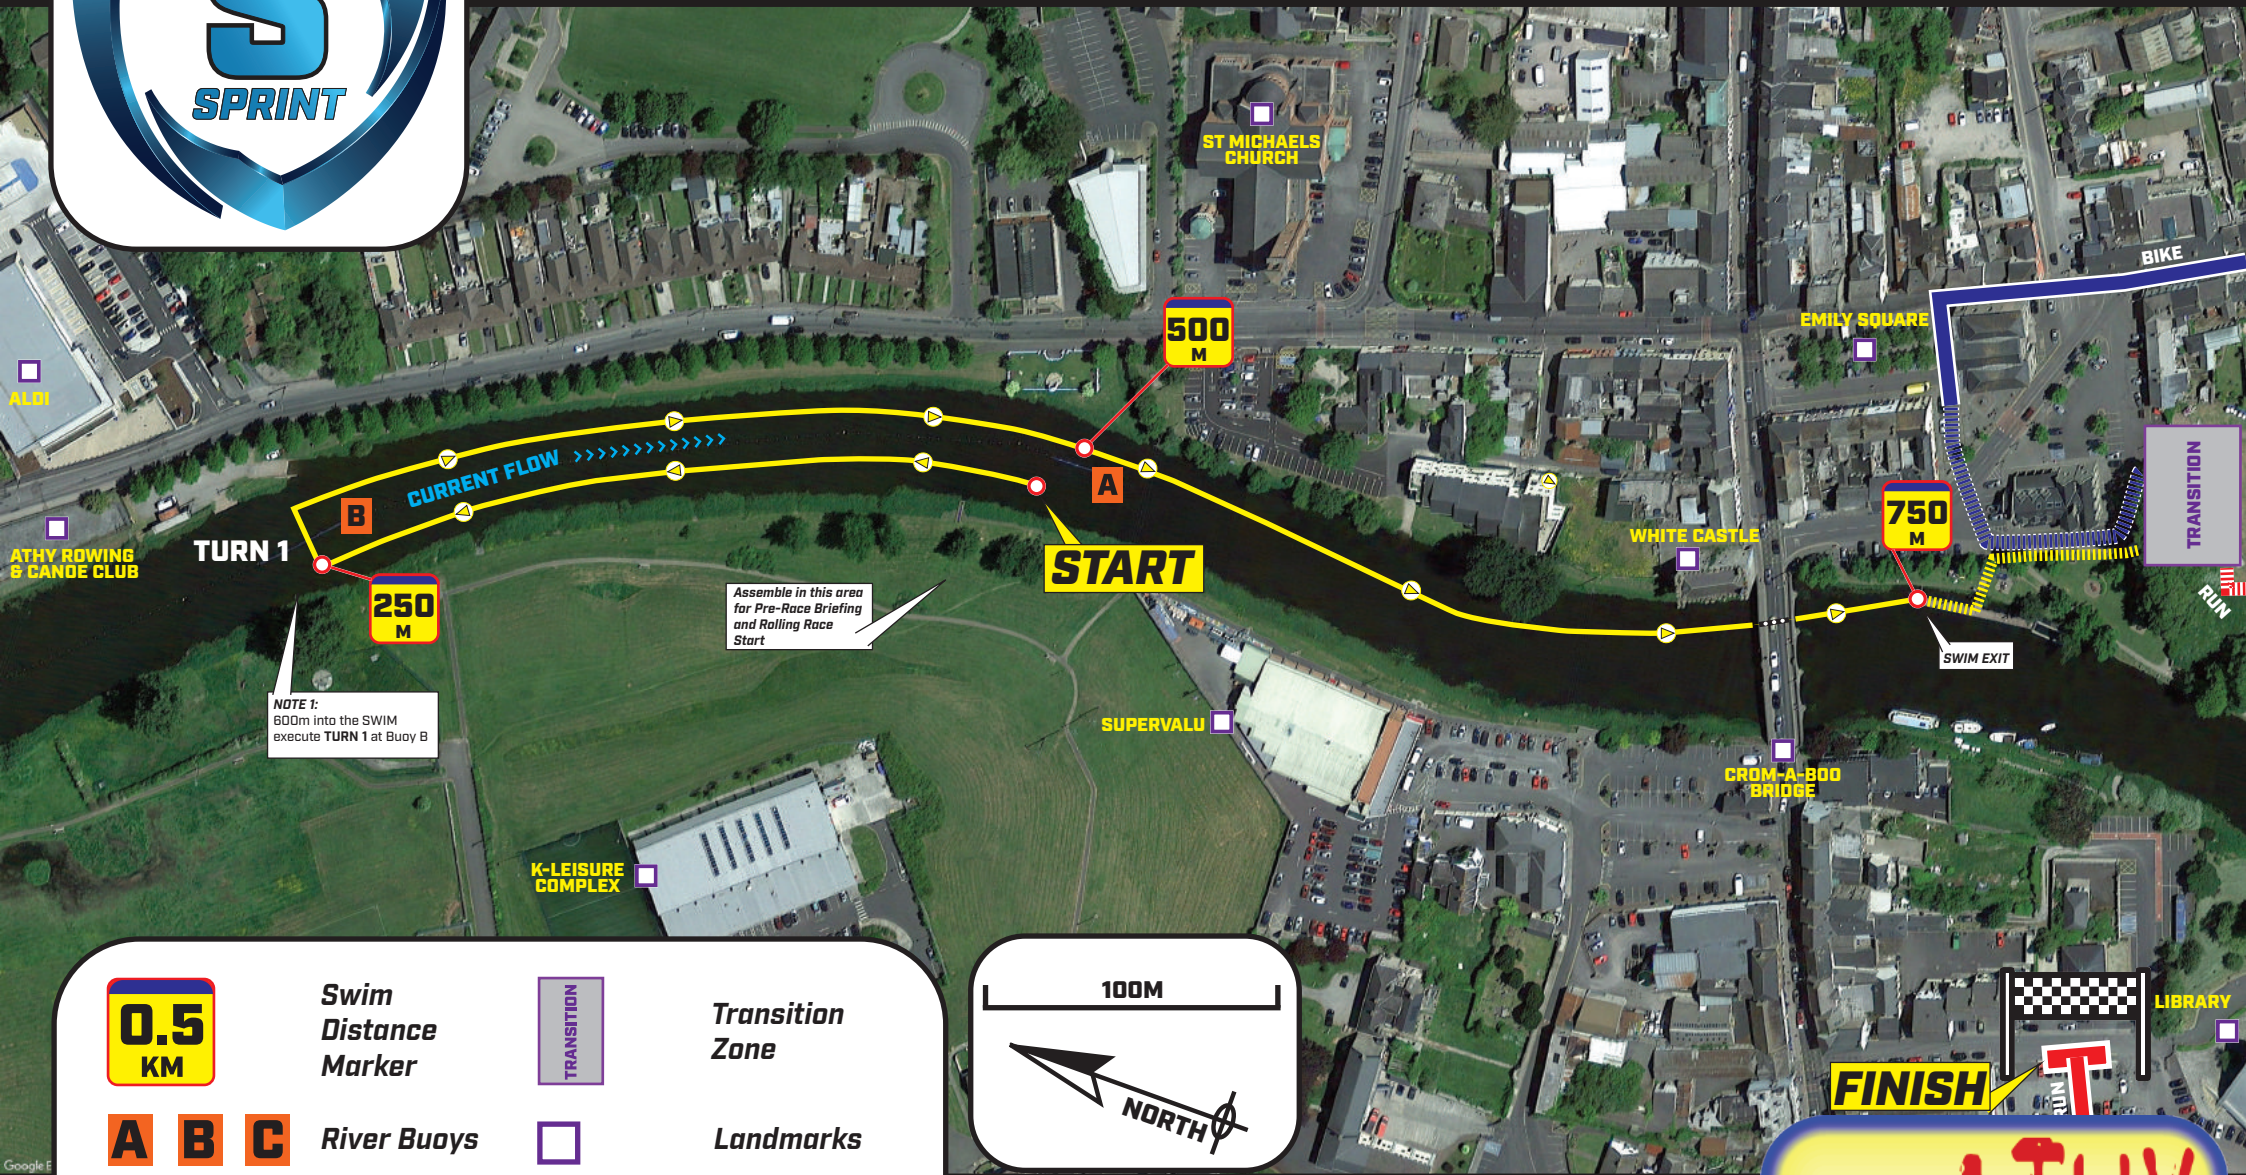

 **750m**

0.5
KM

Swim
Distance
Marker

TRANSITION

Transition
Zone

A B C

River Buoys

□

Landmarks

Swim Route

T1 IN Route

Cycle Route

T1 OUT Route

Run Route

T2 OUT Route

100M

SWIM

TRIATHLY
FORTITUDINE-VINCIMUS
1st JUNE 2024